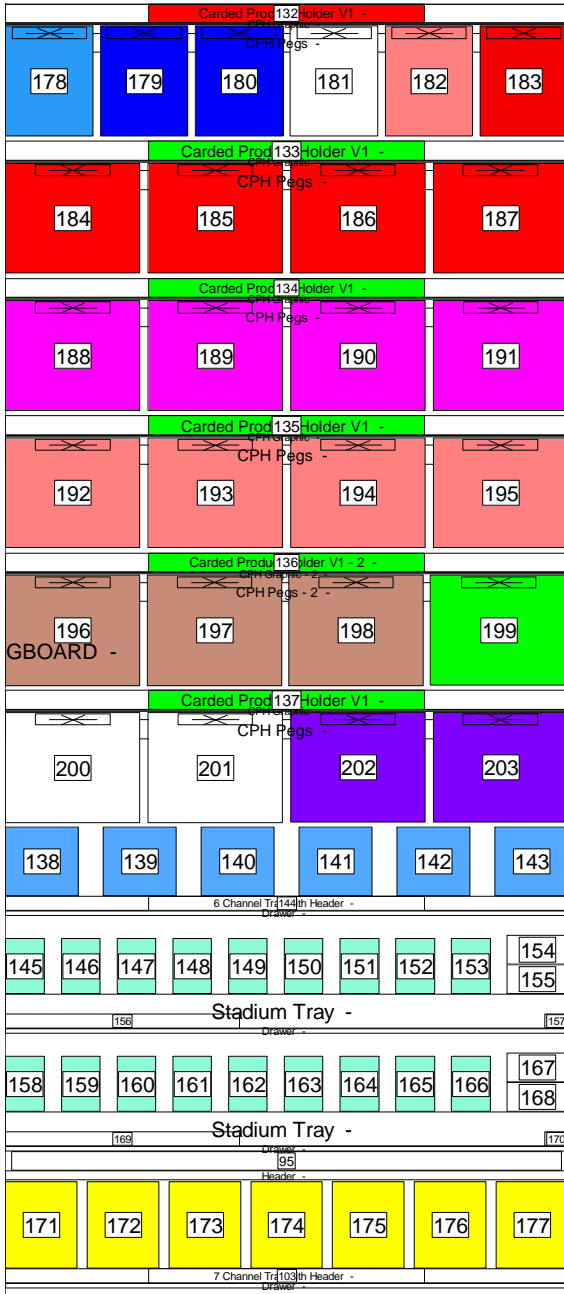

Corporate 04X66P Backwall Non-Lit

POSITION REPORT

Wall Strategy & Logistics 10/12/2017

Corporate 04X66P Backwall Non-Lit

Location ID	Assembly	Name	UPC	Description	Boutique	Facings
154	Colorlicious Lipstick 1 of 2	Stadium Tray	2270012990	CG Colorlicious Liner 220 Sophisticated	Colorlicious LipLiner	1
155	Colorlicious Lipstick 1 of 2	Stadium Tray	2270012991	CG Colorlicious Liner 225 Beloved	Colorlicious LipLiner	1
156	Colorlicious Lipstick 1 of 2	Drawer	1333544834	Tray - Colorlicious Lipstick (Reds & Pinks) Graphic N01/18	Tray - Colorlicious Lipstick (Reds & Pinks) Gr...	1
157	Colorlicious Lipstick 1 of 2	Drawer	1336804015	Tray - Colorlicious Lipstick (Reds & Pinks) BG Graphic	Tray - Colorlicious Lipstick (Reds & Pinks) B...	1
	Colorlicious Lipstick 2 of 2	Stadium Tray				
158	Colorlicious Lipstick 2 of 2	Stadium Tray	4620000186	CG Colorlicious Lipstick 230 Creme	CG Colorlicious Lipstick	1
159	Colorlicious Lipstick 2 of 2	Stadium Tray	4620000135	CG Colorlicious Lipstick 240 Caramel Kiss	CG Colorlicious Lipstick	1
160	Colorlicious Lipstick 2 of 2	Stadium Tray	4620000188	CG Colorlicious Lipstick 245 Honeyed Bloom	CG Colorlicious Lipstick	1
161	Colorlicious Lipstick 2 of 2	Stadium Tray	4620000166	CG Colorlicious Lipstick 255 Tempting Toffee	CG Colorlicious Lipstick	1
162	Colorlicious Lipstick 2 of 2	Stadium Tray	4620000165	CG Colorlicious Lipstick 265 Romance Mauve	CG Colorlicious Lipstick	1
163	Colorlicious Lipstick 2 of 2	Stadium Tray	4620000154	CG Colorlicious Lipstick 315 Euphoria	CG Colorlicious Lipstick	1
164	Colorlicious Lipstick 2 of 2	Stadium Tray	4620000147	CG Colorlicious Lipstick 325 Spellbound	CG Colorlicious Lipstick	1
165	Colorlicious Lipstick 2 of 2	Stadium Tray	4620000149	CG Colorlicious Lipstick 335 Tantalize	CG Colorlicious Lipstick	1
166	Colorlicious Lipstick 2 of 2	Stadium Tray	4620000153	CG Colorlicious Lipstick 375 Coquette Orchid	CG Colorlicious Lipstick	1
167	Colorlicious Lipstick 2 of 2	Stadium Tray	2270012987	CG Colorlicious Liner 205 Smoky	Colorlicious LipLiner	1
168	Colorlicious Lipstick 2 of 2	Stadium Tray	2270012988	CG Colorlicious Liner 210 Seduce	Colorlicious LipLiner	1
169	Colorlicious Lipstick 2 of 2	Drawer	1333544830	Tray - Colorlicious Lipstick (Nudes & Plums) Graphic N01/18	Tray - Colorlicious Lipstick (Nudes & Plums) ...	1
170	Colorlicious Lipstick 2 of 2	Drawer	1336804014	Tray - Colorlicious Lipstick (Nudes & Plums) BG Graphic	Tray - Colorlicious Lipstick (Nudes & Plums) ...	1