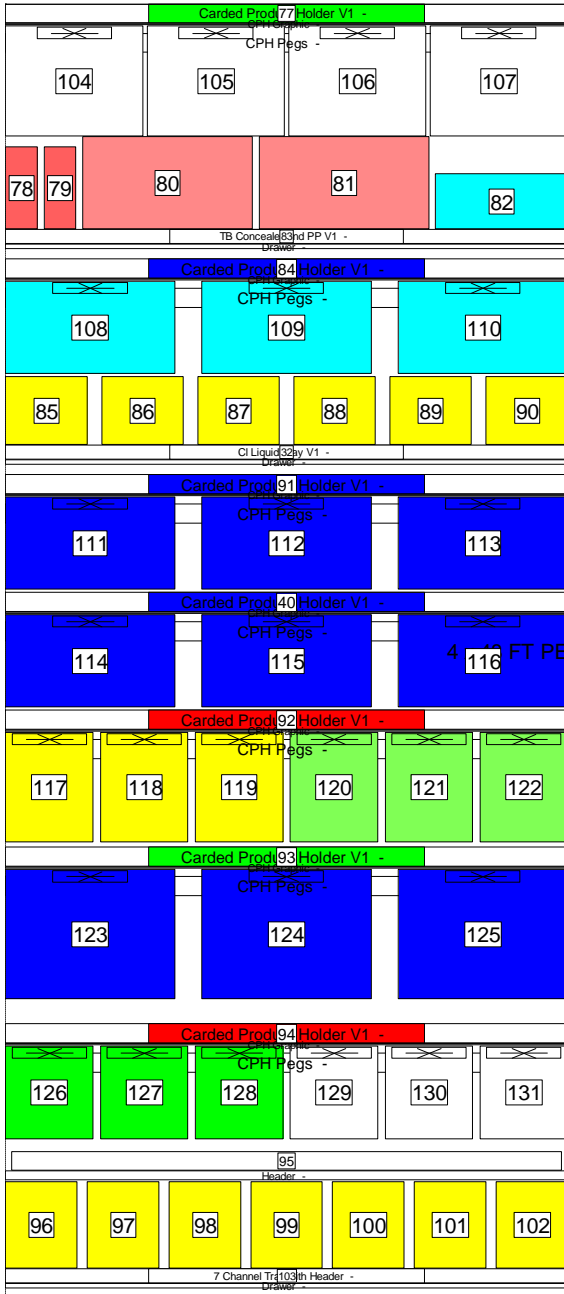

Corporate 04X66P Backwall Non-Lit

POSITION REPORT

Wall Strategy & Logistics 10/12/2017

Location ID	Assembly	Name	UPC	Description	Boutique	Facings
102	Outlast LipColor 1 of 2	7 Channel Tray with He...	4620001174	CG Outlast 550 BlushedMauve	CG Outlast LipColor	1
103	Outlast LipColor 1 of 2	Drawer	1333544867	Tray - Ottst Lip Generic Graphic N01/18	Tray - Ottst Lip Generic Graphic	1