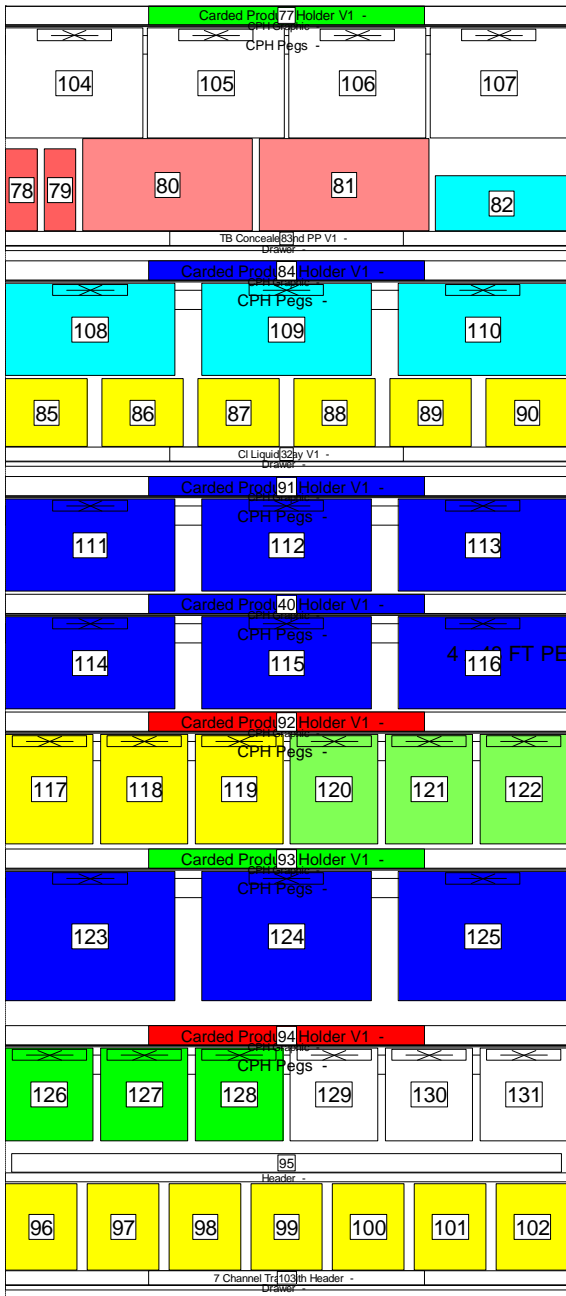

Corporate 04X66P Backwall Non-Lit

POSITION REPORT

Wall Strategy & Logistics 10/12/2017

Corporate 04X66P Backwall Non-Lit