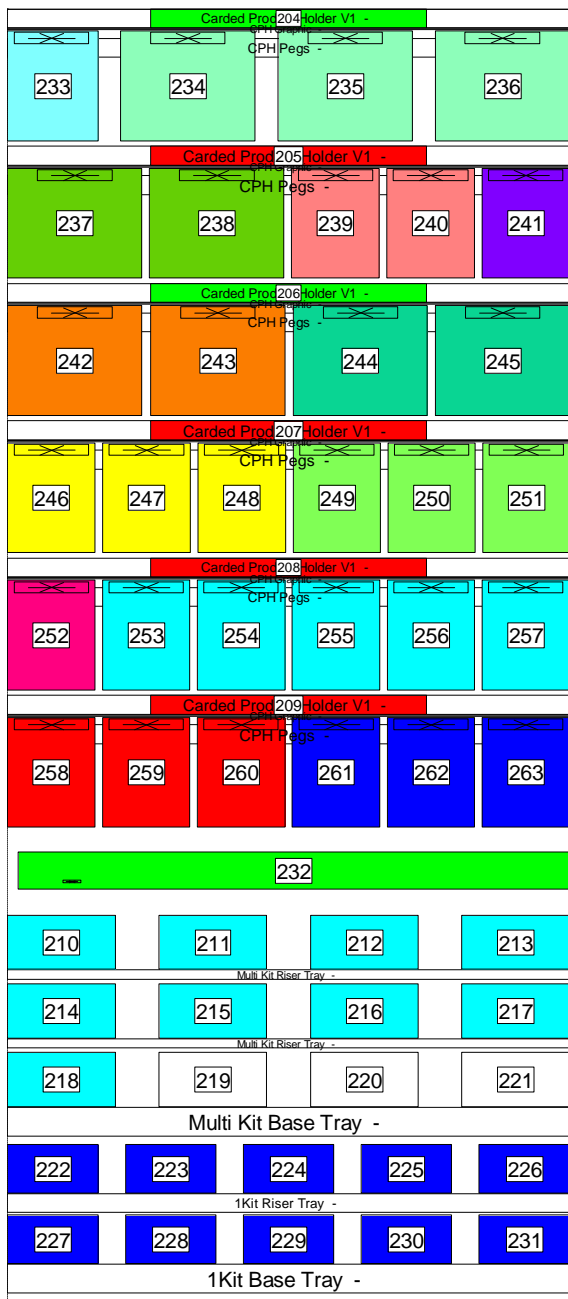

Corporate 04X66P Backwall Non-Lit

POSITION REPORT

Wall Strategy & Logistics 10/12/2017

Corporate 04X66P Backwall Non-Lit