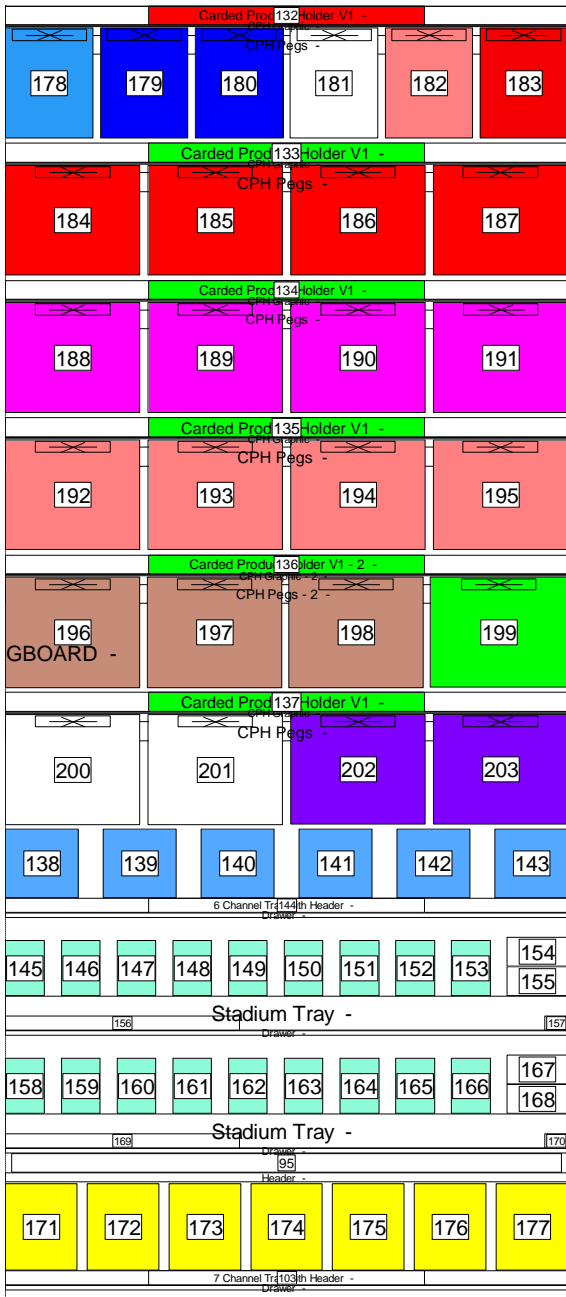

Corporate 04X66P Backwall Non-Lit

POSITION REPORT

Wall Strategy & Logistics 10/12/2017

Corporate 04X66P Backwall Non-Lit