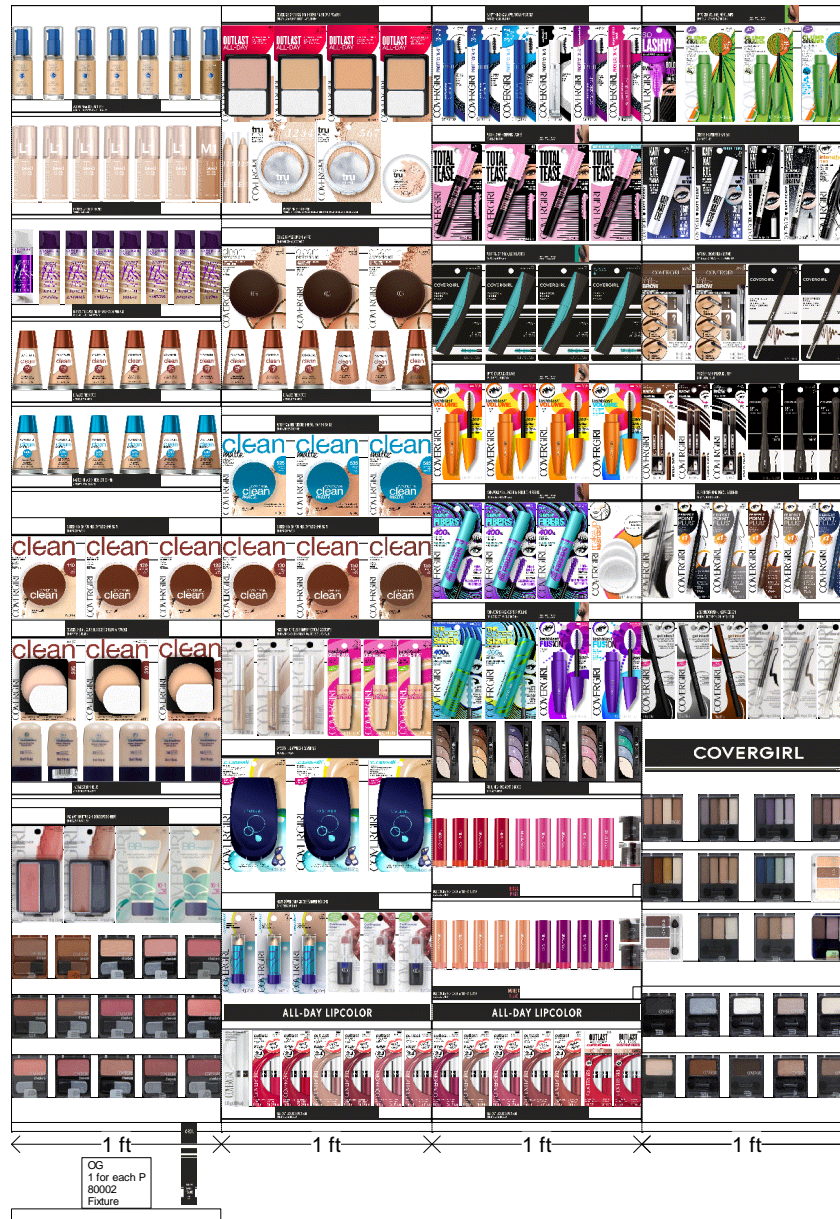

COVER GIRL SPRING 2018

Corporate 04X66P Backwall Non-Lit

File: CU000004X066A00UPEP58.psa

Backwall Type:

Display Type:

Printed: 10/12/2017

Other

None

COVERGIRL

CU000004X066A00UPEP58